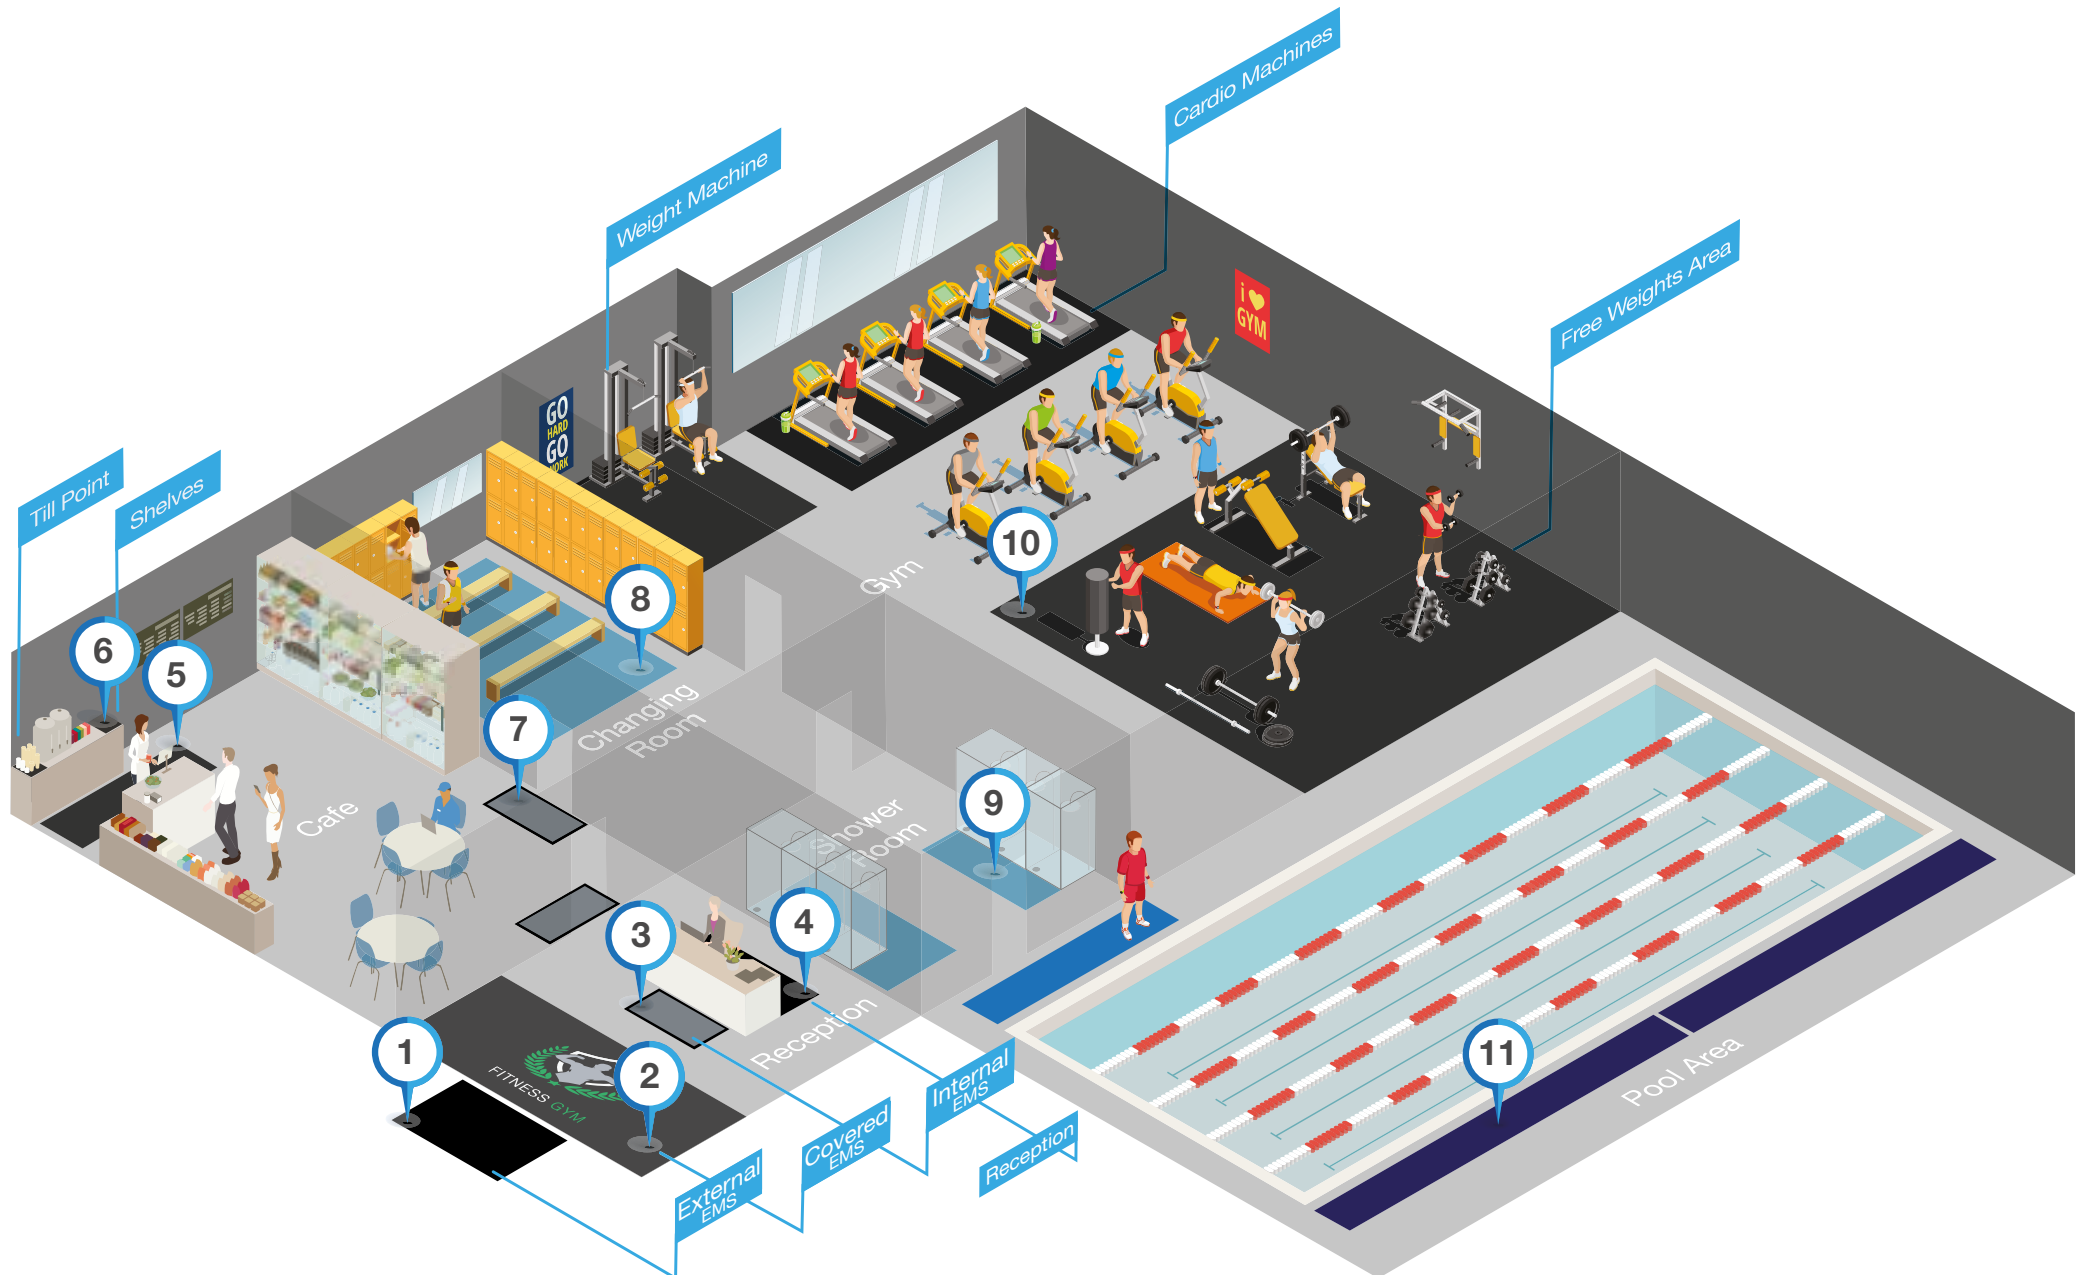

Leisure - Facility Explorer

Leisure - Facility Explorer

MORE THAN JUST
MATTING

1 External Entrance Mats

Custom Sizes:

Super Scraper
Premier Grip
Super Contract Fall

Standard Sizes:

Ringmat
Rampmat

2 Entrance Matting Systems

Custom Sizes:

Premier Track Alba Inserts
Super Scraper
Trio Scraper
Trio Brush
DM Aluminium
Premier Star Gripper Plus Berber/Woven Brush

Standard Sizes:

Microfibre Doormat
COBAwash
Wash & Clean

3/7 Internal Entrance Mats

Custom Sizes:

Premier Track Alba
Trio Brush
Trio Scraper
DM Aluminium
Spectra Clean
Alba
Premier Star Gripper Plus Berber/Woven Brush

Standard Sizes:

Microfibre Doormat
COBAwash
Wash & Clean