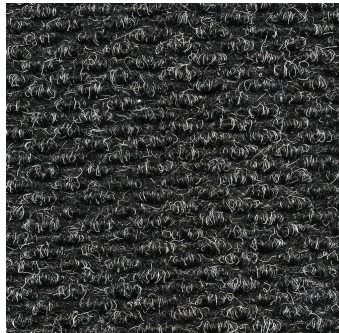

Needlepunch

Versatile dirt scraper carpet available in long runs

- Textured polypropylene fibres provide outstanding scraper action to remove dirt and moisture.
- Adaptable carpet matting for interior walkways and reception areas providing a total dirt-barrier solution.
- Suitable for use in recessed matwells in entrance areas.
- Available with optional edging to prevent tripping.
- Suitable for glue down, wall to wall, or lay to surface applications.

Styles Available

Grey

Charcoal

Part Number	Size	Colour	Weight (kg)
NP060003	1 m x 25 m	Grey	52.5
NP060001	2 m x 25 m	Grey	105
NP010003	1 m x 21 m	Charcoal	52.5
NP010001	2 m x 21 m	Charcoal	105
NP060001C	2 m x per linear metre (max 23 m)	Grey	6
NP010001C	2 m x per linear metre (max 21 m)	Charcoal	6

Material	PP
Backing	No Backing
Surface Finish	Dessin
Product Height	9mm +/- 0.5mm
Product Weight	1.76 kg/ m ² ± 15%
Roll Length	21 m
Durability	Medium to heavy traffic entrances
Pile Yarn Composition	100% PP
Pile Weight	1.45 kg / m ² ± 7.5%
Typical Applications	Entrance areas
Adhesive recommended by F.Ball for permanent bond	F3
Adhesive recommended by F.Ball for heavy-duty/wet areas	F74, F81 or F84