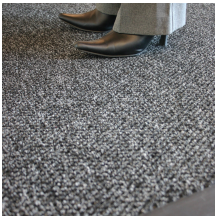

Needlepunch

Versatile dirt scraper carpet available in long runs

- Textured polypropylene fibres provide outstanding scraper action to remove dirt and moisture.
- Adaptable carpet matting for interior walkways and reception areas providing a total dirt-barrier solution.
- Suitable for use in recessed matwells in entrance areas.
- Available with optional edging to prevent tripping.
- Suitable for glue down, wall to wall, or lay to surface applications.

Styles Available

Grey

Charcoal

Part Number	Size	Colour	Weight (kg)
NP060003	1 m x 25 m	Grey	52.5
NP060001	2 m x 25 m	Grey	105
NP010003	1 m x 21 m	Charcoal	52.5
NP010001	2 m x 21 m	Charcoal	105
NP060001C	2 m x per linear metre (max 23 m)	Grey	6
NP010001C	2 m x per linear metre (max 21 m)	Charcoal	6

Material	PP
Backing	No Backing
Surface Finish	Dessin
Product Height	9mm +/- 0.5mm
Product Weight	1.76 kg/ m ² ± 15%
Roll Length	21 m
Durability	Medium to heavy traffic entrances
Pile Yarn Composition	100% PP
Pile Weight	1.45 kg / m ² ± 7.5%
Typical Applications	Entrance areas
Adhesive recommended by F.Ball for permanent bond	F3
Adhesive recommended by F.Ball for heavy-duty/wet areas	F74, F81 or F84