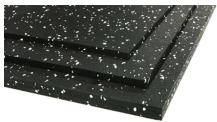

## Speckled Rubber Matting

Provides excellent impact durability

- Made from EPDM rubber particles and SBR rubber particles, which are subjected to high temperature, pressure and cutting, and have a rich colour selection and long life.
- Suitable for indoor use which requires elasticity, sound absorption, shock absorption, skid resistance, abrasion resistance and tensile properties.
- Provides excellent impact durability and skid resistance under wet or dry conditions.
- Eco-friendly material, no nose irritation.
- Perfect for a Gym application.
- Available in black/blue & black/grey.

Styles Available

Black/ Grey

Black/ Blue

## Parts

Part Number	Size	Colour	Weight (kg)
RRM030006	1.2 m x 10 m x 10 mm	Black/Grey	