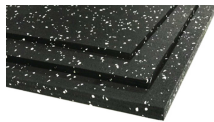

## Speckled Rubber Matting

Provides excellent impact durability

- Made from EPDM rubber particles and SBR rubber particles, which are subjected to high temperature, pressure and cutting, and have a rich colour selection and long life.
- Suitable for indoor use which requires elasticity, sound absorption, shock absorption, skid resistance, abrasion resistance and tensile properties.
- Provides excellent impact durability and skid resistance under wet or dry conditions.
- Eco-friendly material, no nose irritation.
- Perfect for a Gym application.
- Available in black/blue & black/grey.

Styles Available

Black/ Grey

Black/ Blue

## Parts

Part Number	Size	Colour	Weight (kg)
RRM030006	1.2 m x 10 m x 10 mm	Black/Grey	